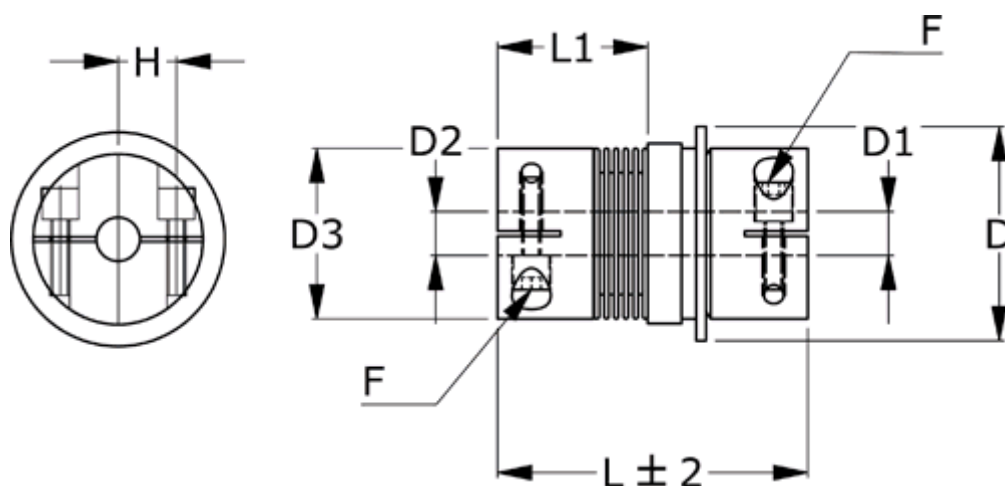

Data Sheet

Article number: 335010300852030D2

Description: Safety coupling BKK 030 multiposition
Length 85 mm, bore 20/30 mm, TKn max 30 NM

Measures

D = 64
D1 = 30
D2 = 20
D3 = 56.0
F = M6
H = 20.0
L = 85
L1 = 40.5

Nom. torque NM (TKn) = 30NM overload torque range 2
Position engagement = C = Synchronous
s = 1.2